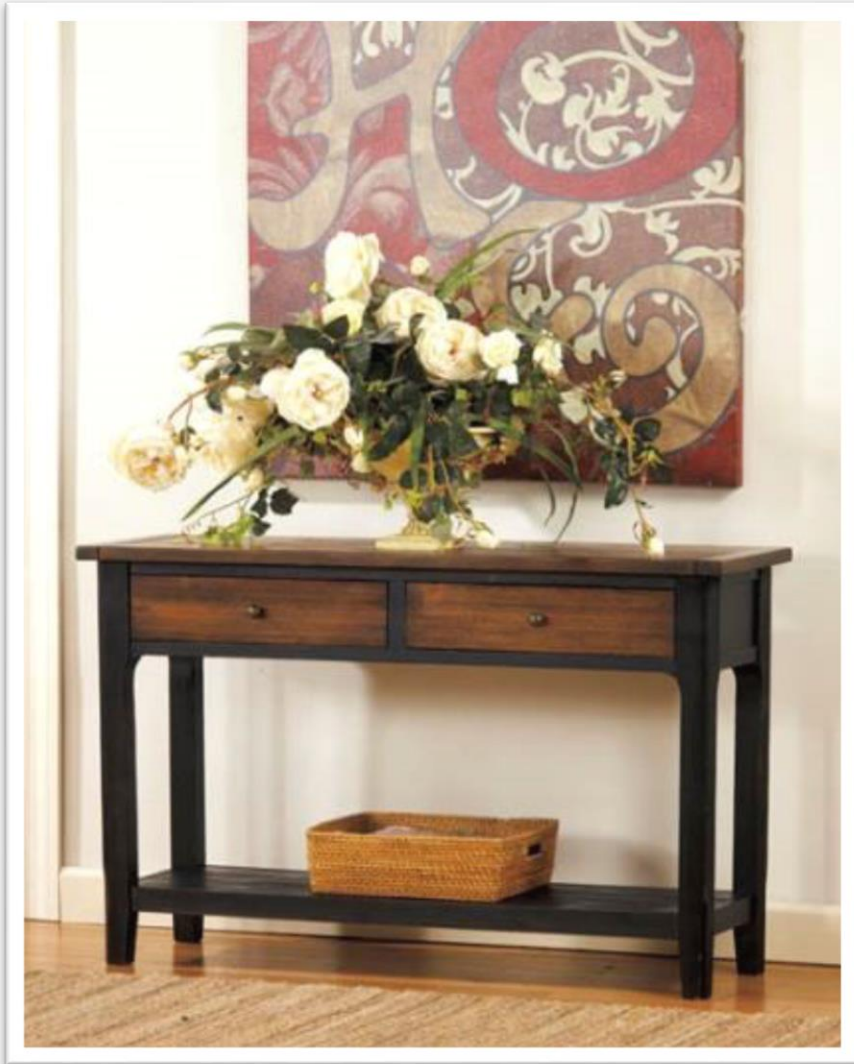

SKU: 166 00 21 - Accent Chair
35"W x 36"D x 36"H

Package Includes:

- 1 Cocktail Table & 2 End Tables
- 1 set of Lamps
- 1 TV Stand
- Sleeper Sofa or Standard Sofa w/ Loveseat

S23- STANDARD LIVING ROOM PACKAGE

Package Includes:

- 1 Cocktail Table & 2 End Tables
- 1 set of Lamps
- 1 TV Stand
- Sleeper Sofa or Standard Sofa w/ Loveseat

S24- STANDARD LIVING ROOM PACKAGE

Package Includes:

- 1 Cocktail Table & 2 End Tables
- 1 set of Lamps
- 1 TV Stand
- Sleeper Sofa or Standard Sofa w/ Loveseat

PC13 – Cocktail Table, 2 End Tables

STANDARD PACKAGE COCKTAIL OPTIONS

PC14 – Cocktail Table, 2 End Tables

STANDARD PACKAGE TV STAND OPTIONS

STANDARD PACKAGE TV STAND OPTIONS

TV1 – TV Stand

TV2 – TV Stand

STANDARD PACKAGE TV STAND OPTIONS